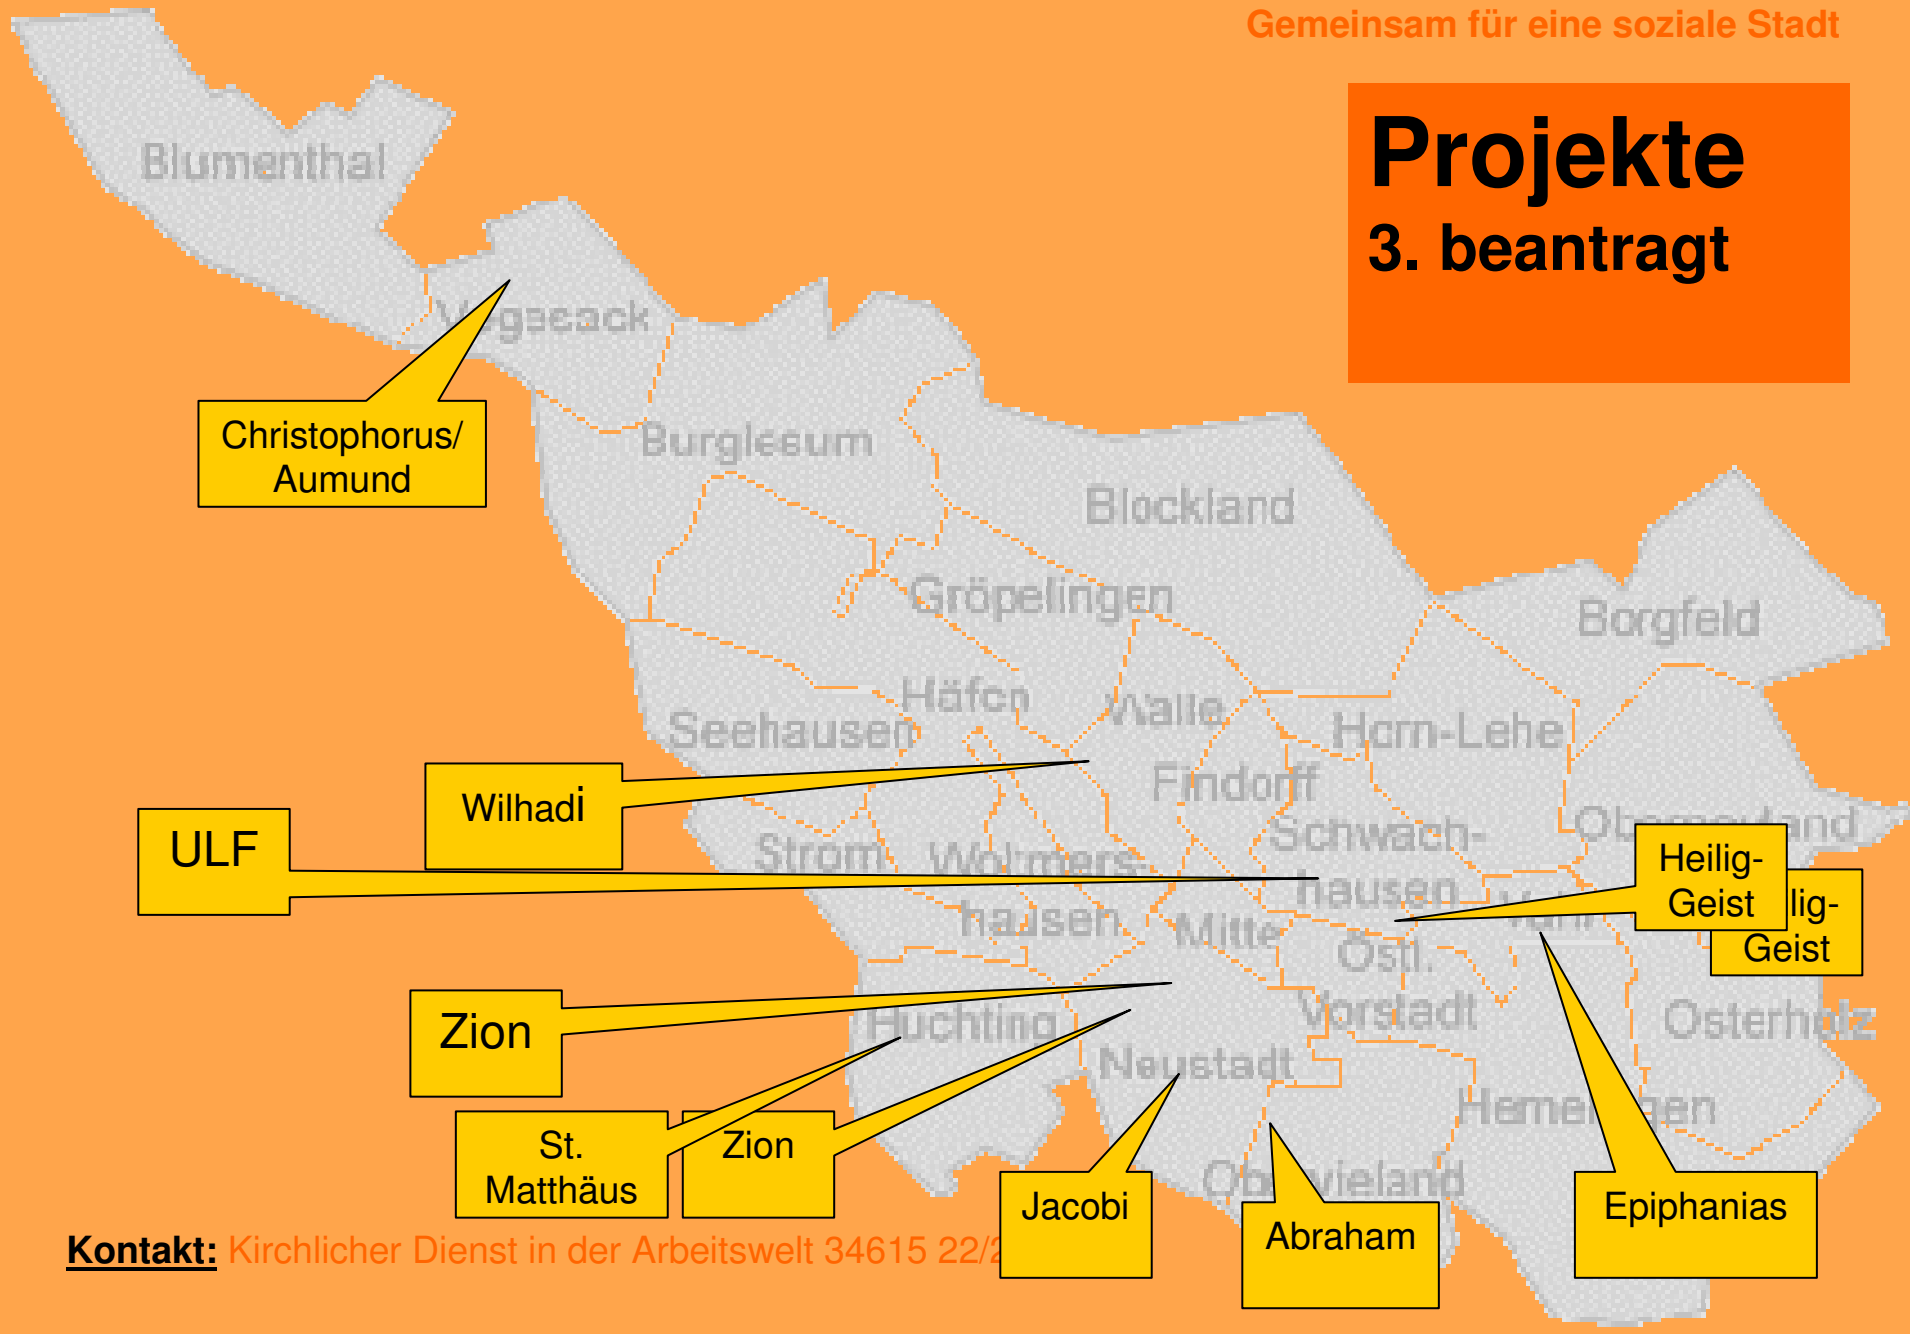

Projekte 3. beantragt

Kontakt: Kirchlicher Dienst in der Arbeitswelt 34615 22/2